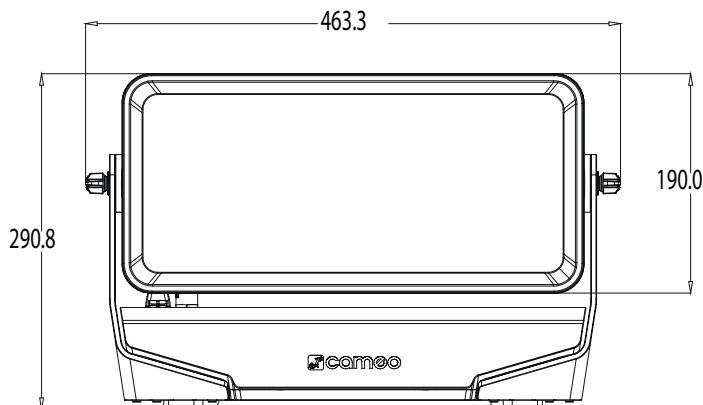

Features and specifications
subject to change without notice.

adamhall.com

ZENIT® W600

OUTDOOR LED WASH LIGHT

PHOTOMETRICAL DATA

Luminous flux	Chromaticity coordinates	
All LEDs on	20932 lm	x 0.295 y 0.203
Red	5642 lm	x 0.687 y 0.307
Green	5703 lm	x 0.156 y 0.686
Blue	1682 lm	x 0.151 y 0.028
White	8170 lm	x 0.314 y 0.327

INCLUDED ITEMS

2 x Omega Brackets
Power cable

OPTIONAL ACCESSORIES

CLZW6004B - 4-Way Barndoor
CLZW600SMLS20 - SnapMag Filter 25°
CLZW600SMLS40 - SnapMag Filter 45°
CLZW600SMLS100 - SnapMag Filter 100°
CLZW600SMLS6010 - SnapMag Filter 60° x 10°

SPECIFICATIONS

Source	
Number of LEDs	40
LED type	15 W Cree
Colour spectrum	RGBW
Average LED lifetime	50000 hrs.
Electrical Specifications & Connections	
Operating voltage	100 V AC - 240 V AC, 50 - 60 Hz
Power consumption	565 W
Power factor	0.99 PF (120V) / 0.96 PF (230V)
Power connector	IP65
DMX IN	5-pin IP65
DMX OUT	5-Pol IP65
Thermic Specifications	
Ambient temp (during operation)	-15 - 45 °C
Mechanical specifications	
Width	463 mm
Length	291 mm
Height	161 mm
Weight	13 kg
Control	
Control options	W-DMX™, DMX, RDM (via DMX und W-DMX™), stand alone
DMX modes	10-channel, 15-channel, 2-channel, 3-channel, 4-channel, 8-1 channel, 8-2 channel
DMX functions	Auto programs, colour macro, CTC (Colour Temperature Correction), dimmer, dimmer curve, dimmer fine, dimmer response, RGBW, RGBW fine, strobe
Standalone modes	Auto programs, colour macro, master / slave mode, settings, static, system info, tunable white, user colours
Approval & rating	
Rigging	
Mounting Positions	Horizontally or vertically
Mounting points	1 pair or 2 pairs of 1/4-turn locking points 2 x omega brackets with 1/4-turn quick locks
Working Position	Any (360°) safety cable attachment point