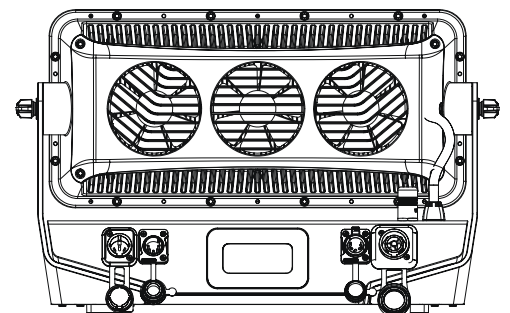

Features and specifications
subject to change without notice.

adamhall.com

ZENIT® W600

OUTDOOR LED WASH LIGHT

PHOTOMETRICAL DATA

Luminous flux	Chromaticity coordinates	
All LEDs on	20932 lm	x 0.295 y 0.203
Red	5642 lm	x 0.687 y 0.307
Green	5703 lm	x 0.156 y 0.686
Blue	1682 lm	x 0.151 y 0.028
White	8170 lm	x 0.314 y 0.327

INCLUDED ITEMS

2 x Omega Brackets
Power cable

OPTIONAL ACCESSORIES

CLZW6004B - 4-Way Barndoor
CLZW600SMLS20 - SnapMag Filter 25°
CLZW600SMLS40 - SnapMag Filter 45°
CLZW600SMLS100 - SnapMag Filter 100°
CLZW600SMLS6010 - SnapMag Filter 60° x 10°

SPECIFICATIONS

Source	
Number of LEDs	40
LED type	15 W Cree
Colour spectrum	RGBW
Average LED lifetime	50000 hrs.
Electrical Specifications & Connections	
Operating voltage	100 V AC - 240 V AC, 50 - 60 Hz
Power consumption	565 W
Power factor	0.99 PF (120V) / 0.96 PF (230V)
Power connector	IP65
DMX IN	5-pin IP65
DMX OUT	5-Pol IP65
Thermic Specifications	
Ambient temp (during operation)	-15 - 45 °C
Mechanical specifications	
Width	463 mm
Length	291 mm
Height	161 mm
Weight	13 kg
Control	
Control options	W-DMX™, DMX, RDM (via DMX und W-DMX™), stand alone
DMX modes	10-channel, 15-channel, 2-channel, 3-channel, 4-channel, 8-1 channel, 8-2 channel
DMX functions	Auto programs, colour macro, CTC (Colour Temperature Correction), dimmer, dimmer curve, dimmer fine, dimmer response, RGBW, RGBW fine, strobe
Standalone modes	Auto programs, colour macro, master / slave mode, settings, static, system info, tunable white, user colours
Approval & rating	
Rigging	
Mounting Positions	Horizontally or vertically
Mounting points	1 pair or 2 pairs of 1/4-turn locking points 2 x omega brackets with 1/4-turn quick locks
Working Position	Any (360°) safety cable attachment point