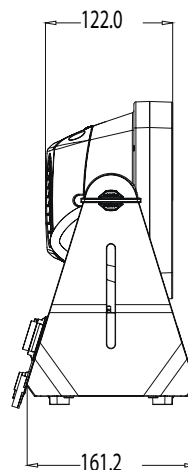

Features and specifications
subject to change without notice.

adamhall.com

ZENIT® W600

OUTDOOR LED WASH LIGHT

PHOTOMETRICAL DATA

Luminous flux	Chromaticity coordinates	
All LEDs on	20932 lm	x 0.295 y 0.203
Red	5642 lm	x 0.687 y 0.307
Green	5703 lm	x 0.156 y 0.686
Blue	1682 lm	x 0.151 y 0.028
White	8170 lm	x 0.314 y 0.327

INCLUDED ITEMS

2 x Omega Brackets
Power cable

OPTIONAL ACCESSORIES

CLZW6004B - 4-Way Barndoor
CLZW600SMLS20 - SnapMag Filter 25°
CLZW600SMLS40 - SnapMag Filter 45°
CLZW600SMLS100 - SnapMag Filter 100°
CLZW600SMLS6010 - SnapMag Filter 60° x 10°

SPECIFICATIONS

Source	
Number of LEDs	40
LED type	15 W Cree
Colour spectrum	RGBW
Average LED lifetime	50000 hrs.
Electrical Specifications & Connections	
Operating voltage	100 V AC - 240 V AC, 50 - 60 Hz
Power consumption	565 W
Power factor	0.99 PF (120V) / 0.96 PF (230V)
Power connector	IP65
DMX IN	5-pin IP65
DMX OUT	5-Pol IP65
Thermic Specifications	
Ambient temp (during operation)	-15 - 45 °C
Mechanical specifications	
Width	463 mm
Length	291 mm
Height	161 mm
Weight	13 kg
Control	
Control options	W-DMX™, DMX, RDM (via DMX und W-DMX™), stand alone
DMX modes	10-channel, 15-channel, 2-channel, 3-channel, 4-channel, 8-1 channel, 8-2 channel
DMX functions	Auto programs, colour macro, CTC (Colour Temperature Correction), dimmer, dimmer curve, dimmer fine, dimmer response, RGBW, RGBW fine, strobe
Standalone modes	Auto programs, colour macro, master / slave mode, settings, static, system info, tunable white, user colours
Approval & rating	
Rigging	
Mounting Positions	Horizontally or vertically
Mounting points	1 pair or 2 pairs of 1/4-turn locking points 2 x omega brackets with 1/4-turn quick locks
Working Position	Any (360°) safety cable attachment point