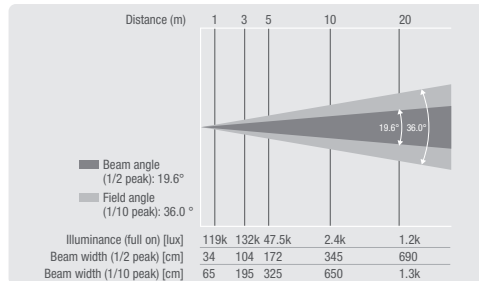

Features and specifications
subject to change without notice.

adamhall.com

ZENIT® W600

OUTDOOR LED WASH LIGHT

PHOTOMETRICAL DATA

Luminous flux	Chromaticity coordinates	
All LEDs on	20932 lm	x 0.295 y 0.203
Red	5642 lm	x 0.687 y 0.307
Green	5703 lm	x 0.156 y 0.686
Blue	1682 lm	x 0.151 y 0.028
White	8170 lm	x 0.314 y 0.327

SPECIFICATIONS

Source	
Number of LEDs	40
LED type	15 W Cree
Colour spectrum	RGBW
Average LED lifetime	50000 hrs.
Electrical Specifications & Connections	
Operating voltage	100 V AC - 240 V AC, 50 - 60 Hz
Power consumption	565 W
Power factor	0.99 PF (120V) / 0.96 PF (230V)
Power connector	IP65
DMX IN	5-pin IP65
DMX OUT	5-Pol IP65
Thermic Specifications	
Ambient temp (during operation)	-15 - 45 °C
Mechanical specifications	
Width	463 mm
Length	291 mm
Height	161 mm
Weight	13 kg
Control	
Control options	W-DMX™, DMX, RDM (via DMX und W-DMX™), stand alone
DMX modes	10-channel, 15-channel, 2-channel, 3-channel, 4-channel, 8-1 channel, 8-2 channel
DMX functions	Auto programs, colour macro, CTC (Colour Temperature Correction), dimmer, dimmer curve, dimmer fine, dimmer response, RGBW, RGBW fine, strobe
Standalone modes	Auto programs, colour macro, master / slave mode, settings, static, system info, tunable white, user colours
Approval & rating	
Rigging	
Mounting Positions	Horizontally or vertically
Mounting points	1 pair or 2 pairs of 1/4-turn locking points 2 x omega brackets with 1/4-turn quick locks
Working Position	Any (360°) safety cable attachment point