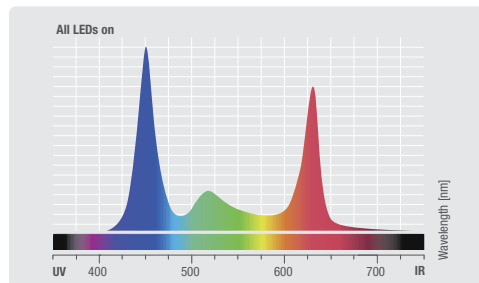

Features and specifications
subject to change without notice.

adamhall.com

ZENIT® W600

OUTDOOR LED WASH LIGHT

PHOTOMETRICAL DATA

Luminous flux	Chromaticity coordinates	
All LEDs on	20932 lm	x 0.295 y 0.203
Red	5642 lm	x 0.687 y 0.307
Green	5703 lm	x 0.156 y 0.686
Blue	1682 lm	x 0.151 y 0.028
White	8170 lm	x 0.314 y 0.327

SPECIFICATIONS

Source	
Number of LEDs	40
LED type	15 W Cree
Colour spectrum	RGBW
Average LED lifetime	50000 hrs.
Electrical Specifications & Connections	
Operating voltage	100 V AC - 240 V AC, 50 - 60 Hz
Power consumption	565 W
Power factor	0.99 PF (120V) / 0.96 PF (230V)
Power connector	IP65
DMX IN	5-pin IP65
DMX OUT	5-Pol IP65
Thermic Specifications	
Ambient temp (during operation)	-15 - 45 °C
Mechanical specifications	
Width	463 mm
Length	291 mm
Height	161 mm
Weight	13 kg
Control	
Control options	W-DMX™, DMX, RDM (via DMX und W-DMX™), stand alone
DMX modes	10-channel, 15-channel, 2-channel, 3-channel, 4-channel, 8-1 channel, 8-2 channel
DMX functions	Auto programs, colour macro, CTC (Colour Temperature Correction), dimmer, dimmer curve, dimmer fine, dimmer response, RGBW, RGBW fine, strobe
Standalone modes	Auto programs, colour macro, master / slave mode, settings, static, system info, tunable white, user colours
Approval & rating	
Rigging	
Mounting Positions	Horizontally or vertically
Mounting points	1 pair or 2 pairs of 1/4-turn locking points 2 x omega brackets with 1/4-turn quick locks
Working Position	Any (360°) safety cable attachment point