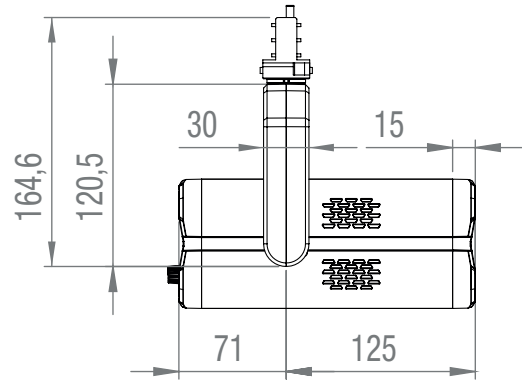

All Cameo G-Series tracklights are available in black and white housing colour.

G4 N

TRACKLIGHT WITH NEUTRAL WHITE LED

SPECIFICATIONS

Product type	LED Lighting
Type	Installation spotlights
Colour spectrum	Neutral white
Color temperature	4000 K
Number of LEDs	1
LED type	COB LED
Dispersion	5 °
Controls	Encoder wheel
RDP (Material Group A)	0.23 K
RDP (Material Group B)	0.58 K
Operating voltage	100 V AC - 240 V AC, 50 - 60 Hz
Power consumption	25 W
Luminous flux	735 lm
Colour rendering index (Ra)	>97
Power connector	Rail adapter (selectable phase)
Compatible rails	Global Track
Ambient temperature (operating)	0 - 40 °C
Relative Humidity	< 80 %, not condensing
Cabinet colour	Black
Housing material	Metal
Housing Cooling	Convection
Width	80 mm
Length	195 mm
Weight	1.3 kg
Optional accessories	CTB filter, CTO filter, Honey comb grid, Interchangeable lenses

DIMENSIONS (mm)

Features and specifications
subject to change without notice.

adamhall.com