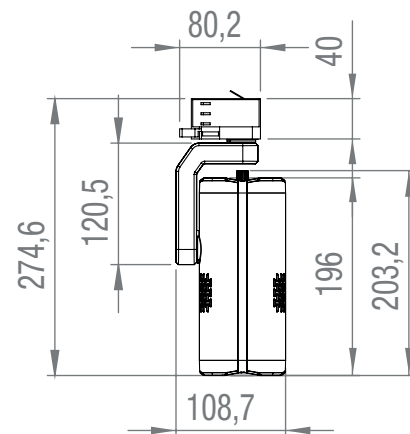

All Cameo G-Series tracklights are available in black and white housing colour.

G4 N

TRACKLIGHT WITH NEUTRAL WHITE LED

SPECIFICATIONS

Product type	LED Lighting
Type	Installation spotlights
Colour spectrum	Neutral white
Color temperature	4000 K
Number of LEDs	1
LED type	COB LED
Dispersion	5 °
Controls	Encoder wheel
RDP (Material Group A)	0.23 K
RDP (Material Group B)	0.58 K
Operating voltage	100 V AC - 240 V AC, 50 - 60 Hz
Power consumption	25 W
Luminous flux	735 lm
Colour rendering index (Ra)	>97
Power connector	Rail adapter (selectable phase)
Compatible rails	Global Track
Ambient temperature (operating)	0 - 40 °C
Relative Humidity	< 80 %, not condensing
Cabinet colour	Black
Housing material	Metal
Housing Cooling	Convection
Width	80 mm
Length	195 mm
Weight	1.3 kg
Optional accessories	CTB filter, CTO filter, Honey comb grid, Interchangeable lenses

DIMENSIONS (mm)

Features and specifications
subject to change without notice.

adamhall.com