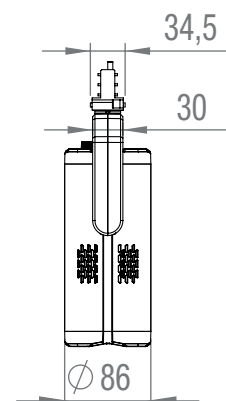

The G4 N Tracklight is equipped with a 25 Watt Neutral COB LED that generates a luminous flux of 735 lumen at 4,000 K. With an extremely high CRI value of 97, the G4 N ensures particularly authentic colour rendering on illuminated surfaces. Moreover, the 5° beam angle can be flexibly adjusted via magnetic filters without the use of tools. Numerous optional interchangeable lenses for narrower and wider beam angles as well as CTO, CTB and honeycomb filters are available. In addition, the G4 TW allows variable adjustment of the PWM frequency up to 25 kHz for flicker-free operation.

All Cameo G-Series tracklights are available in black and white housing colour.

G4 N

TRACKLIGHT WITH NEUTRAL WHITE LED

SPECIFICATIONS

Product type	LED Lighting
Type	Installation spotlights
Colour spectrum	Neutral white
Color temperature	4000 K
Number of LEDs	1
LED type	COB LED
Dispersion	5 °
Controls	Encoder wheel
RDP (Material Group A)	0.23 K
RDP (Material Group B)	0.58 K
Operating voltage	100 V AC - 240 V AC, 50 - 60 Hz
Power consumption	25 W
Luminous flux	735 lm
Colour rendering index (Ra)	>97
Power connector	Rail adapter (selectable phase)
Compatible rails	Global Track
Ambient temperature (operating)	0 - 40 °C
Relative Humidity	< 80 %, not condensing
Cabinet colour	Black
Housing material	Metal
Housing Cooling	Convection
Width	80 mm
Length	195 mm
Weight	1.3 kg
Optional accessories	CTB filter, CTO filter, Honey comb grid, Interchangeable lenses

DIMENSIONS (mm)

Features and specifications
subject to change without notice.

adamhall.com