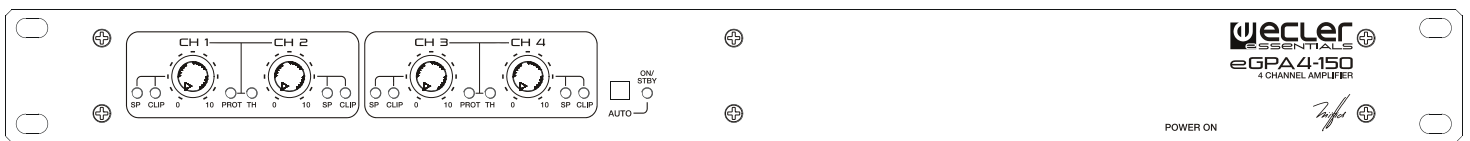

Power consumption

pink noise, 1/8 power @ 4Ω	113W / 130VA
pink noise, 1/3 power @ 4Ω	268W
Idle	29W
STBY	18W
Efficiency @ Pmax	80%

General

Dimensions (Handle excluded)	440x44x221mm
Weight	3.70kg

MECHANICAL DIAGRAM