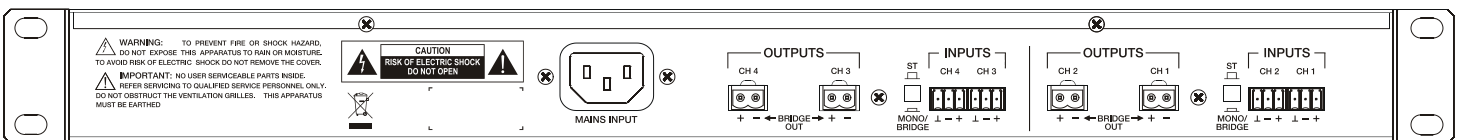

Power consumption

pink noise, 1/8 power @ 4Ω	113W / 130VA
pink noise, 1/3 power @ 4Ω	268W
Idle	29W
STBY	18W
Efficiency @ Pmax	80%

General

Dimensions (Handle excluded)	440x44x221mm
Weight	3.70kg

MECHANICAL DIAGRAM