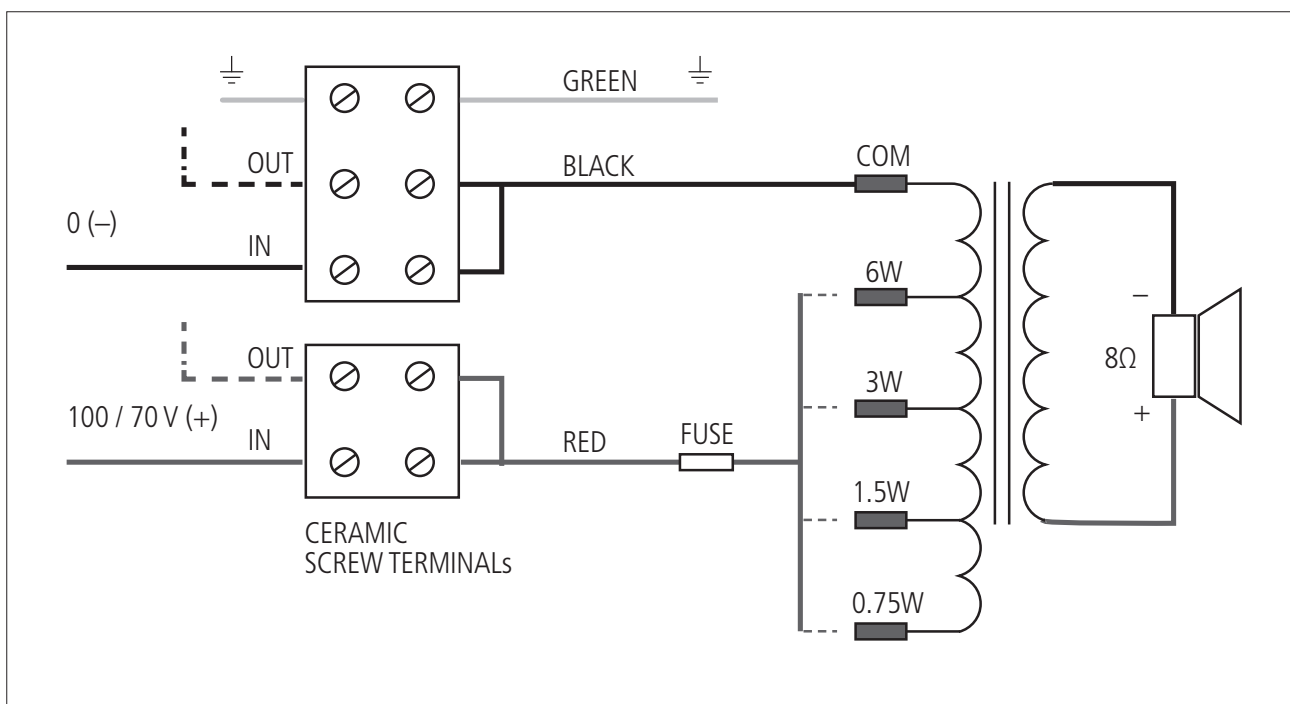

SCHEMATICS