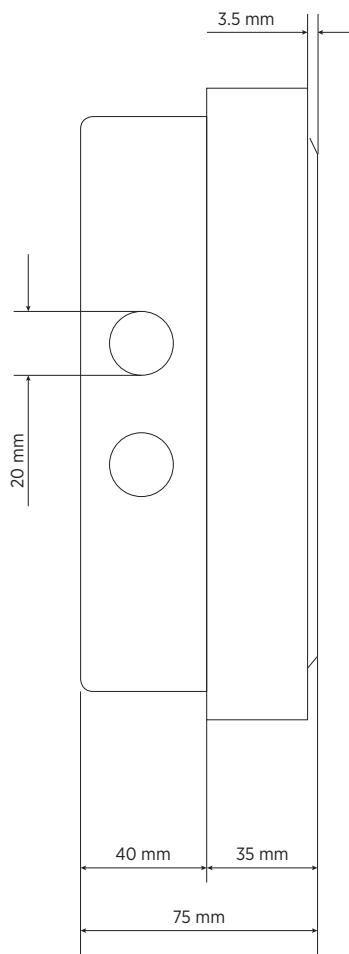

### FEATURES

- 5" fullrange transducer.
- Power selectable (100 V): 6 W – 3 W – 1.5 W – 0.75 W.
- 94 dB sensitivity.
- Colour white RAL 9016.
- Steel body and grille.
- In/out ceramic terminal block.
- Thermal fuse protection.

## TECHNICAL SPECIFICATIONS

<b>Acoustical specifications</b>	Frequency Response (-10dB):	100 Hz ÷ 20000 Hz
	Max SPL @ 1m:	100 dB
	Max SPL @ 4m:	88 dB
	Coverage angle:	180°
	System Sensitivity:	94 dB
	System Sensitivity 1W @ 4m:	82 dB
<b>Power section</b>	Power Handling:	6 W
	Peak Power Handling:	24 W PEAK
	Recommended Amplifier:	12 W
	Protections:	Thermal fuse
<b>Transducers</b>	Fullrange:	5.0"
<b>Input/Output section</b>	Input connectors:	Ceramic screw terminals
	Output connectors:	Ceramic screw terminals
	Constant Voltage Transformer:	100 V
	Power selection 1:	6 W - 1667 ohm
	Power selection 2:	3 W - 3333 ohm
	Power selection 3:	1.5 W - 6667 ohm
	Power selection 4:	0.75 W - 13333 ohm
<b>Standard compliance</b>	EN54-24 certified:	Yes
	CE marking:	Yes
	CPR number:	1488-CPR-0488/W
<b>Physical specifications</b>	Cabinet/Case Material:	Metal
	Grille:	Steel
	Color:	White - RAL 9016
<b>Size</b>	Depth:	75 mm / 2.95 inches
	Diameter:	195 mm / 7.68 inches
	Weight:	1.61 kg / 3.55 lbs
<b>Shipping informations</b>	Package Height:	120 mm / 4.72 inches
	Package Width:	230 mm / 9.06 inches
	Package Depth:	230 mm / 9.06 inches
	Package Weight:	1.84 kg / 4.06 lbs

## PART NUMBER

- **13133083**

DU 60EN

EAN 8024530012571

**DRAWINGS**

**SCHEMATICS**

**ACCESSORIES**