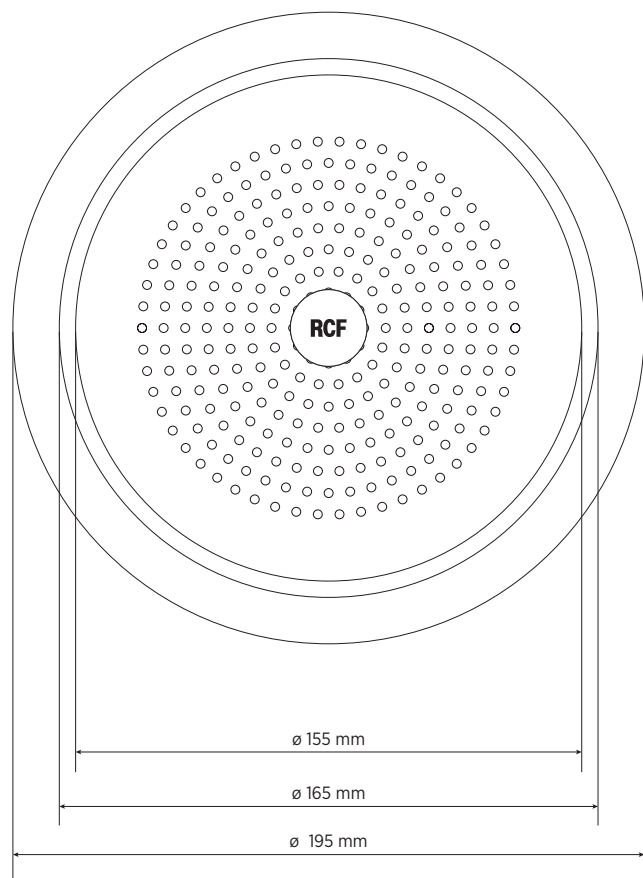

### FEATURES

- 5" fullrange transducer.
- Power selectable (100 V): 6 W – 3 W – 1.5 W – 0.75 W.
- 94 dB sensitivity.
- Colour white RAL 9016.
- Steel body and grille.
- In/out ceramic terminal block.
- Thermal fuse protection.

## TECHNICAL SPECIFICATIONS

<b>Acoustical specifications</b>	Frequency Response (-10dB):	100 Hz ÷ 20000 Hz
	Max SPL @ 1m:	100 dB
	Max SPL @ 4m:	88 dB
	Coverage angle:	180°
	System Sensitivity:	94 dB
	System Sensitivity 1W @ 4m:	82 dB
<b>Power section</b>	Power Handling:	6 W
	Peak Power Handling:	24 W PEAK
	Recommended Amplifier:	12 W
	Protections:	Thermal fuse
<b>Transducers</b>	Fullrange:	5.0"
<b>Input/Output section</b>	Input connectors:	Ceramic screw terminals
	Output connectors:	Ceramic screw terminals
	Constant Voltage Transformer:	100 V
	Power selection 1:	6 W - 1667 ohm
	Power selection 2:	3 W - 3333 ohm
	Power selection 3:	1.5 W - 6667 ohm
	Power selection 4:	0.75 W - 13333 ohm
<b>Standard compliance</b>	EN54-24 certified:	Yes
	CE marking:	Yes
	CPR number:	1488-CPR-0488/W
<b>Physical specifications</b>	Cabinet/Case Material:	Metal
	Grille:	Steel
	Color:	White - RAL 9016
<b>Size</b>	Depth:	75 mm / 2.95 inches
	Diameter:	195 mm / 7.68 inches
	Weight:	1.61 kg / 3.55 lbs
<b>Shipping informations</b>	Package Height:	120 mm / 4.72 inches
	Package Width:	230 mm / 9.06 inches
	Package Depth:	230 mm / 9.06 inches
	Package Weight:	1.84 kg / 4.06 lbs

## PART NUMBER

- **13133083**

DU 60EN

EAN 8024530012571

**DRAWINGS**

**SCHEMATICS**

**ACCESSORIES**